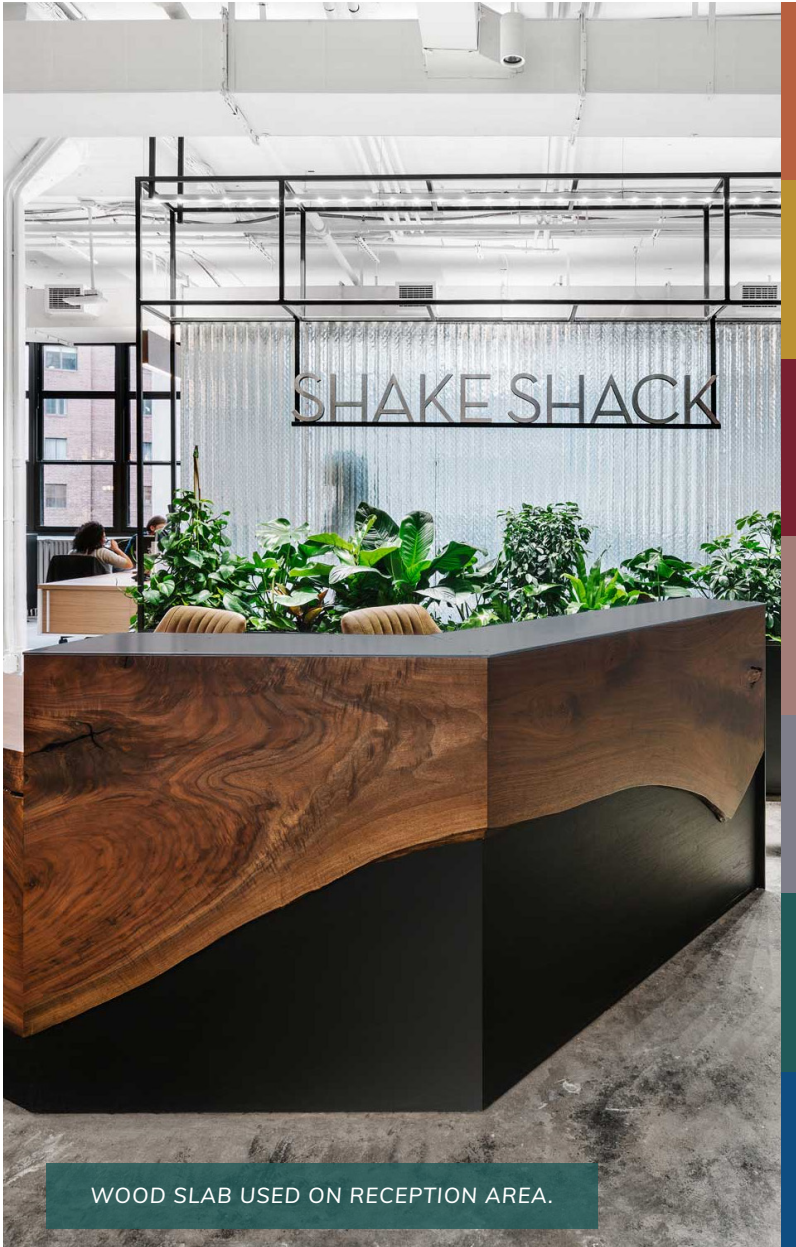

WOOD SLAB USED ON RECEPTION AREA.

Using materials that reflect nature is one of the core elements of the engineered environment design trend. Choose materials that mimic nature in color and texture.

Colors: Yellow gold, moss green, crimson and blue. Color transparencies and overlapping color.

Materials: Should reflect their engineered nature. Recycled plastics, repurposed woods and metals, resins, and terrazzo.

Patterns: Biomorphic, amoeba-like, patterns that mimic nature, and digital interpretations of nature.